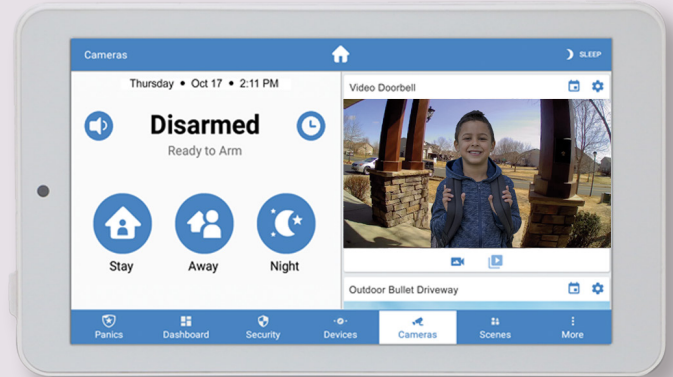

Professional Smart Security

Slimline Touchpad PRO

Models: RE667W-PRO, RE667W-R-PRO

Give customers modern control of their smart security system with the Slimline Touchpad PRO. With its 7" full-color touchscreen and the ability for wall mounting or tabletop display the Slimline Touchpad offers complete control of a smart security system from anywhere in the premises.

alula.com/slimline-touchpad

Arm and disarm the system, view cameras, control smart devices and initiate scenes all from the Slimline Touchpad PRO. Plus it looks the same as the Alula Smart Security app which makes it easy for customers to learn and use.

- » 7" touchscreen
- » 1024 x 600px resolution
- » Two way audio
- » Standard and Wi-Fi models
- » Includes wall mount and tabletop stand
- » 12V direct wire & 110V plug-in with included transformer
- » Connect up to four on a single system
- » Available wall plates to cover large imperfections

Specifications

Screen Resolution	1024 x 600px
Screen Size	7 in
Wireless Range	300 ft
Input Power	100-240V AC, 50/60Hz, 0.5A
Output Power	12V DC, 1A
Battery Life	4 hrs
Transformer	RE012-6 (included)
Accessories	RE926RX (DeviceLink Card) CP-WALLPLATE-5 (Wallplate, 5-pack)