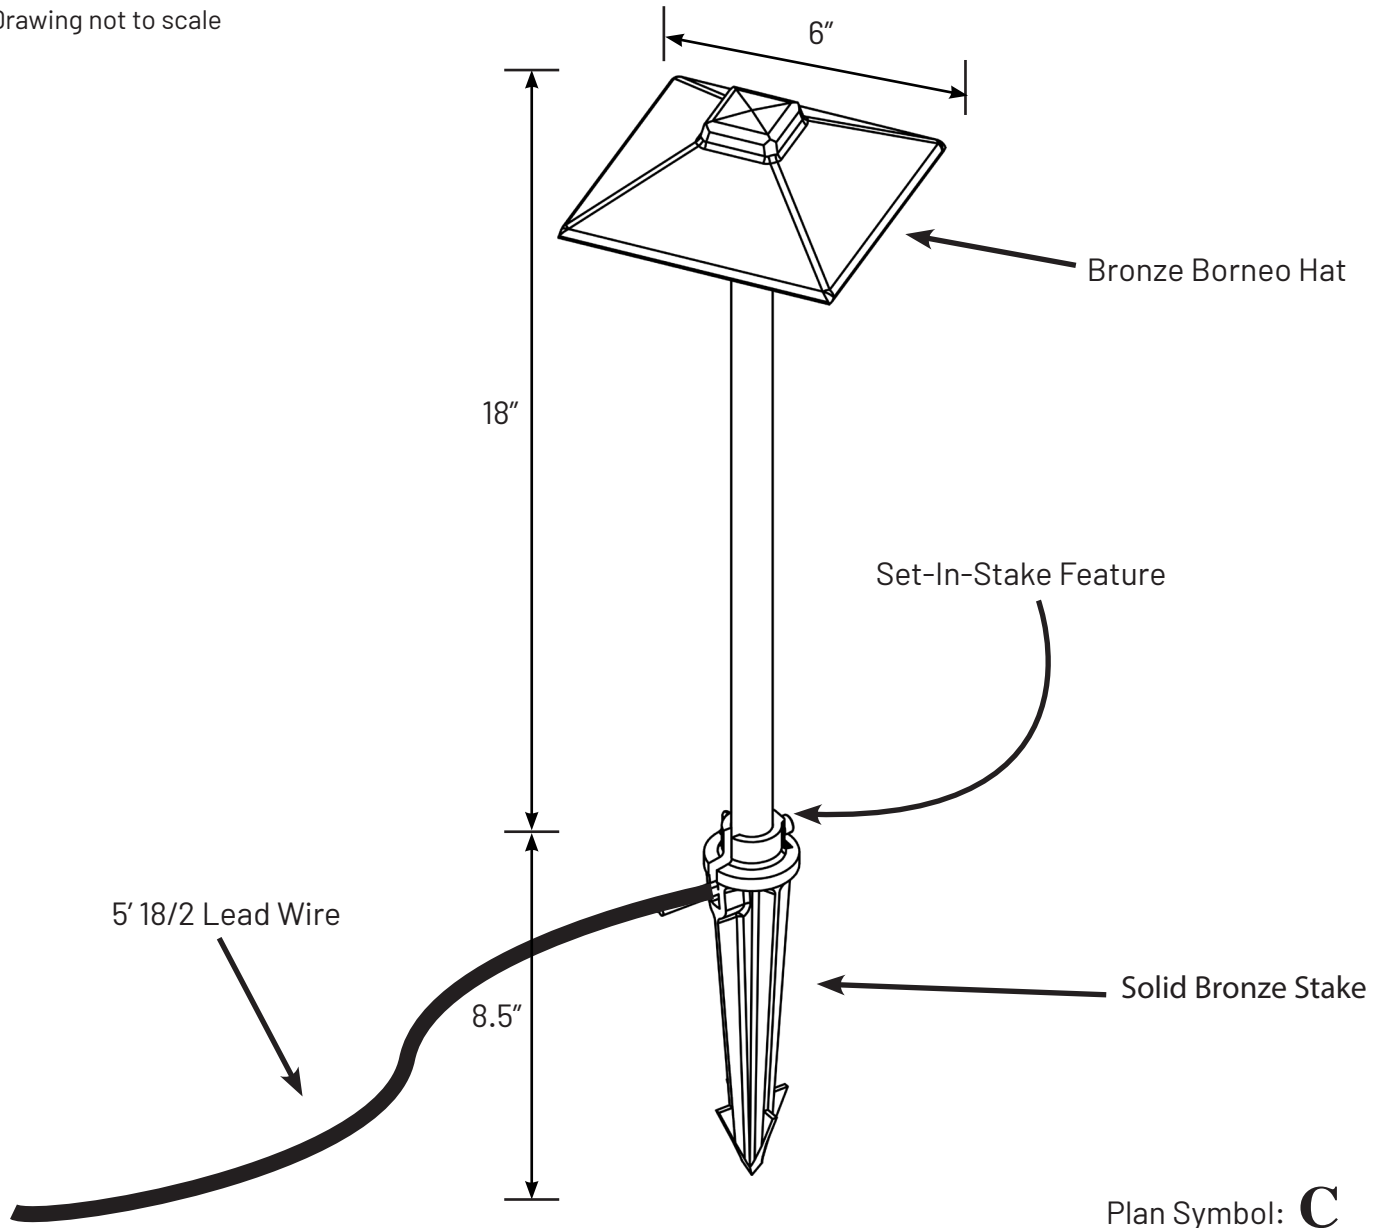

Lighting Specification Sheet

Craftsman Borneo Path Light (CCPLB0B)

Old world craftsmanship. . .tomorrow's technology®

Project: _____ Date: _____

Fixture Type: _____ Quantity: _____

Specifier: _____

Drawing not to scale

Notes

- A Decorative Option and modern look on a classic fixture. Same Solid Design tool with LED integration.

Description

Compact with extreme durability, these path lights feature fully sealed and protected LED components.

Features

- ✓ Solid Sand Cast Bronze
- ✓ Fully integrated LED lights
- ✓ Exceptional Durability & Performance for every budget
- ✓ IP66 Rated